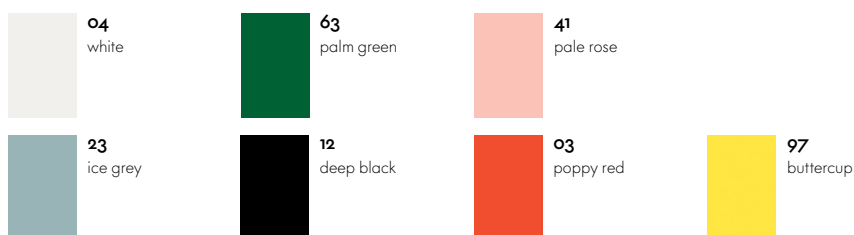

DIMENSIONS

Eames Elephant

SURFACES AND COLOURS