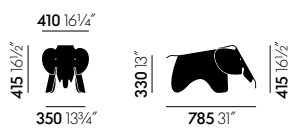

## Eames Elephant

Charles and Ray Eames developed a toy elephant made of plywood in 1945. Manufactured in plastic, the Eames Elephant can now be enjoyed by the target group for which it was originally intended: children – whether as an indoor-outdoor toy or simply as an attractive object for a child's bedroom.

## DIMENSIONS